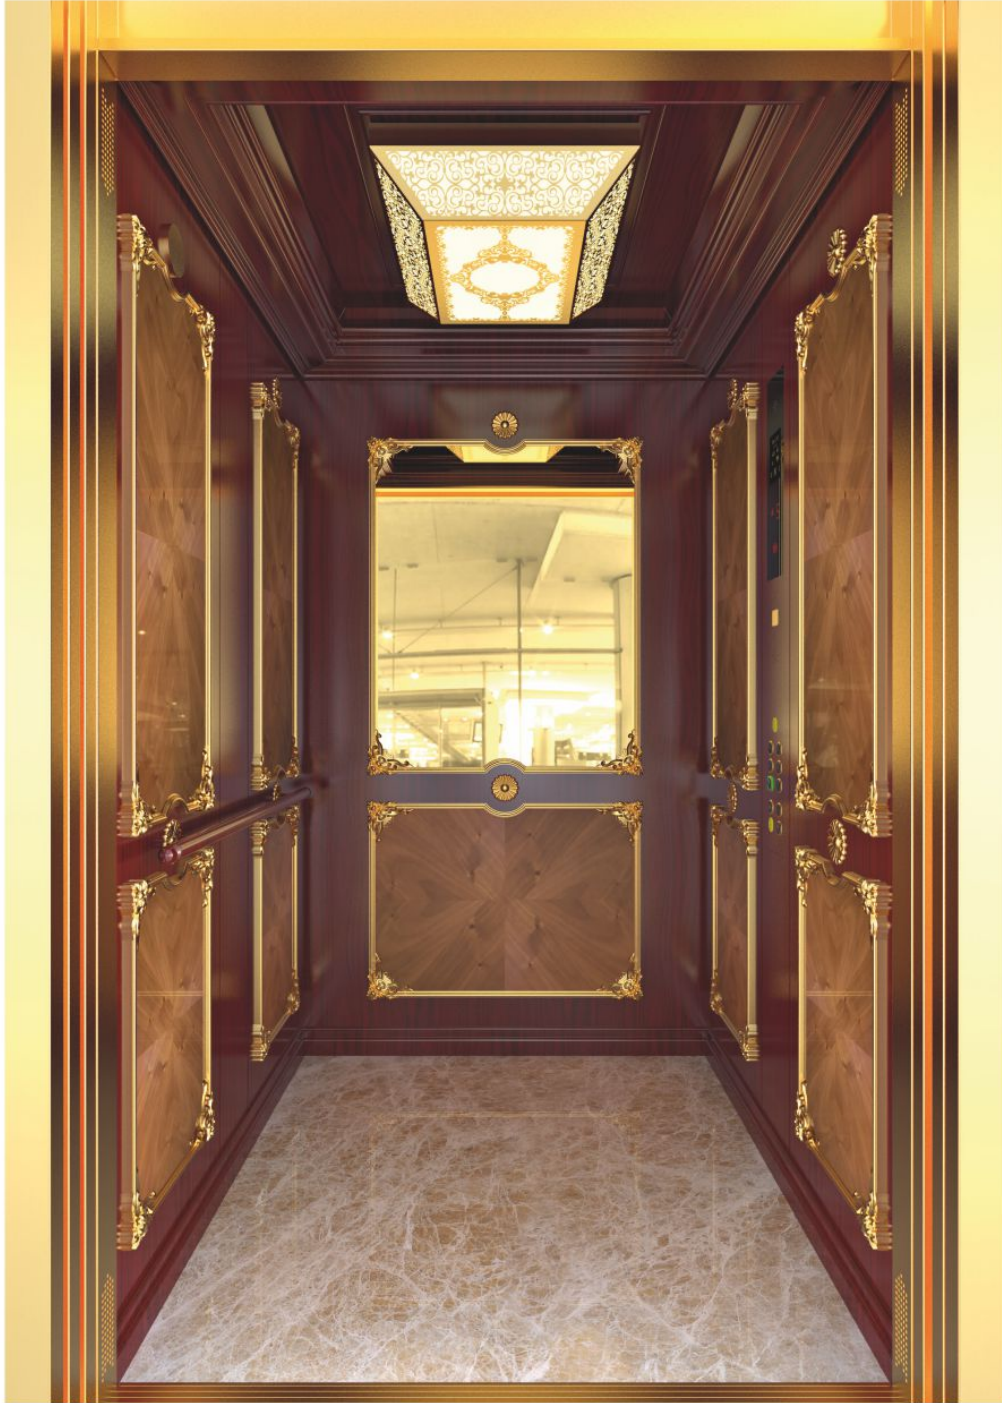

DETAYLAR

Kabin İçi Kaplama	: Satine Paslanmaz
Kabin İçi Aksesuar	: Doğal Ahşap
Kabin İçi Tavan	: Ahşap Tavan+ Özel Armetür
Kabin İçi Taban	: Granit
Kabin İçi Ayna Şekli	: Tam Boy

DETAILS

Cabin Coating	: Naturel Wood
Cabin Accessories	: Naturel Wood
Cabin Ceiling	: Naturel Wood + Special Light
Cabin Floor	: Granite
Cabin Mirror	: Full Height